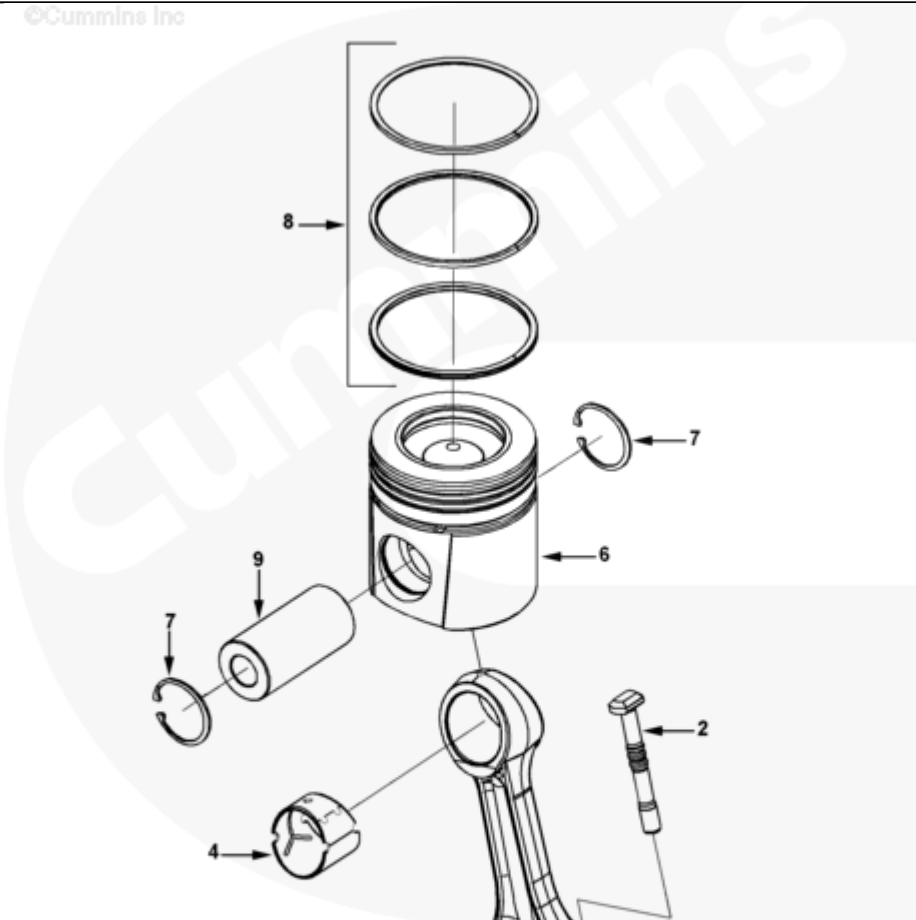

pp920gf

[SMALL](#) | [MEDIUM](#) | [LARGE](#)

Cart	Ref No	Part Number	Part Description	Required	Remarks
<a href="#">View My Cart</a>					
		PP8017-17	Connecting Rod		Connecting Rod And Piston
		3971394	Engine Connecting Rod	6	
	1	3970852	Engine Connecting Rod	1	
<input type="checkbox"/>	2	3928870	Connecting Rod Bolt	2	
<input type="checkbox"/>	3	3934864	Connecting Rod Nut	2	
<input type="checkbox"/>	4	3970951	Bushing	1	
<input type="checkbox"/>	5	3950661	Connecting Rod Bearing	12	Standard
<input type="checkbox"/>	6	3973688	Engine Piston	6	
<input type="checkbox"/>	7	3920692	Retaining Ring	12	REF TSB170022.
<input type="checkbox"/>	8	3802538	Piston Ring Set	6	
<input type="checkbox"/>	9	3950549	Piston Pin	6	
	5	3950662	Connecting Rod Bearing	A/R	0.25 mm Oversize.
	5	3950663	Connecting Rod Bearing	A/R	0.50 mm Oversize.
	5	3950664	Connecting Rod Bearing	A/R	0.75 mm Oversize.
	5	3950665	Connecting Rod Bearing	A/R	1.00 mm Oversize.
<input type="checkbox"/>		4955645	Engine Piston Kit	A/R	
	6	4943105	Engine Piston	1	
<input type="checkbox"/>	7	3920692	Retaining Ring	2	
<input type="checkbox"/>	9	3950549	Piston Pin	1	
<input type="checkbox"/>		4089933	Piston Ring Set	1	
	8	5296700	Oil Piston Ring	1	
<input type="checkbox"/>	8	3973242	Compression Piston Ring	1	
	8	3928294	Compression Piston Ring	1	