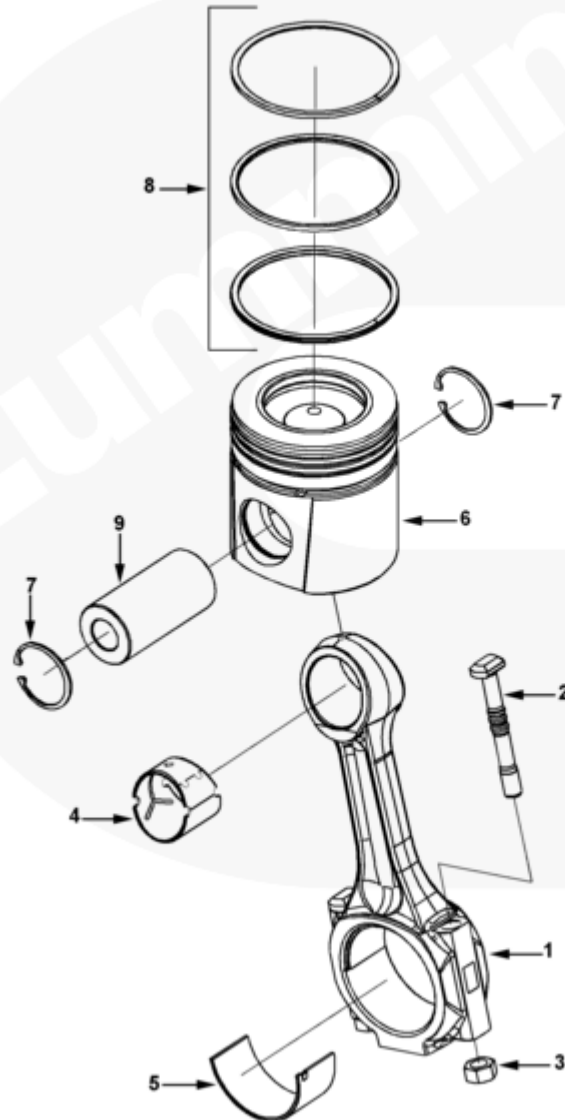

pp920gf

[SMALL](#) | [MEDIUM](#) | [LARGE](#)

Cart	Ref No	Part Number	Part Description	Required	Remarks
<a href="#">View My Cart</a>					
		PP8017-17	Connecting Rod		Connecting Rod And Piston
		3971394	Engine Connecting Rod	6	
	1	3970852	Engine Connecting Rod	1	
<input type="checkbox"/>	2	3928870	Connecting Rod Bolt	2	
<input type="checkbox"/>	3	3934864	Connecting Rod Nut	2	
<input type="checkbox"/>	4	3970951	Bushing	1	
<input type="checkbox"/>	5	3950661	Connecting Rod Bearing	12	Standard
<input type="checkbox"/>	6	3973688	Engine Piston	6	
<input type="checkbox"/>	7	3920692	Retaining Ring	12	REF TSB170022.
<input type="checkbox"/>	8	3802538	Piston Ring Set	6	
<input type="checkbox"/>	9	3950549	Piston Pin	6	
	5	3950662	Connecting Rod Bearing	A/R	0.25 mm Oversize.
	5	3950663	Connecting Rod Bearing	A/R	0.50 mm Oversize.
	5	3950664	Connecting Rod Bearing	A/R	0.75 mm Oversize.
	5	3950665	Connecting Rod Bearing	A/R	1.00 mm Oversize.
<input type="checkbox"/>		4955645	Engine Piston Kit	A/R	
	6	4943105	Engine Piston	1	
<input type="checkbox"/>	7	3920692	Retaining Ring	2	
<input type="checkbox"/>	9	3950549	Piston Pin	1	
<input type="checkbox"/>		4089933	Piston Ring Set	1	
	8	5296700	Oil Piston Ring	1	
<input type="checkbox"/>	8	3973242	Compression Piston Ring	1	
	8	3928294	Compression Piston Ring	1	